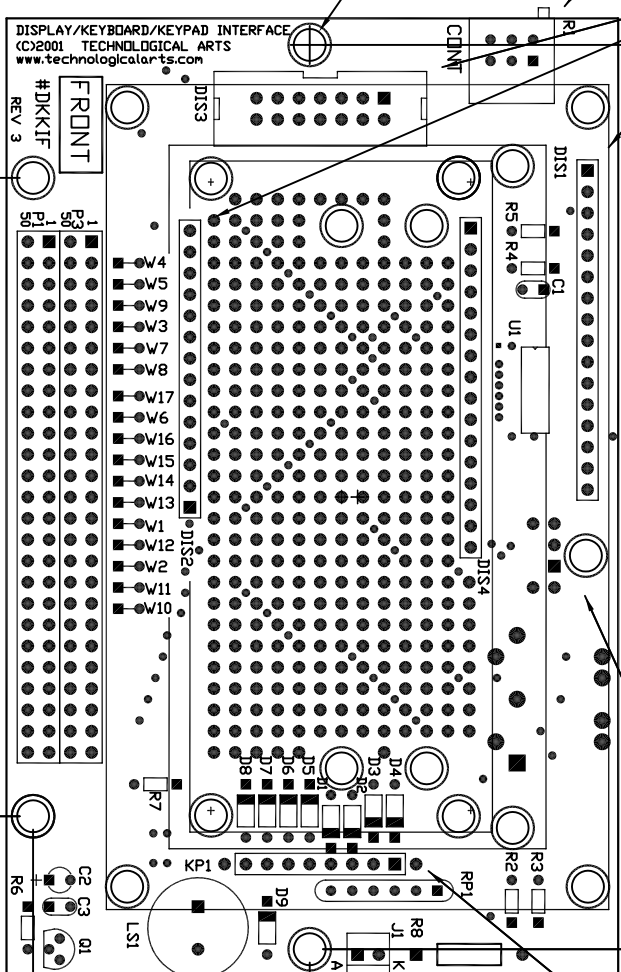

LCD Port
 Contrast Adj.
 KEYBOARD Port
 KEYPAD Port

0.126 dia. (4 PLCS)

50-Pin Header

4.500
 4.250

0.125
 1.450
 2.875

0.125

3.000
 0.750

ALL MEASUREMENTS ARE IN INCHES
 NOT TO SCALE

TECHNOLOGICAL ARTS
 sales@technologicalarts.com
 www.technologicalarts.com
 support@technologicalarts.com

Title		DISPLAY/KEYBOARD/KEYPAD Interface Mechanical	
Size	Document Number	Rev	
A	FILE: DKKIFront_Mech.dwg	0	
Date:	Friday, August 06, 2004	Sheet	1 of 1