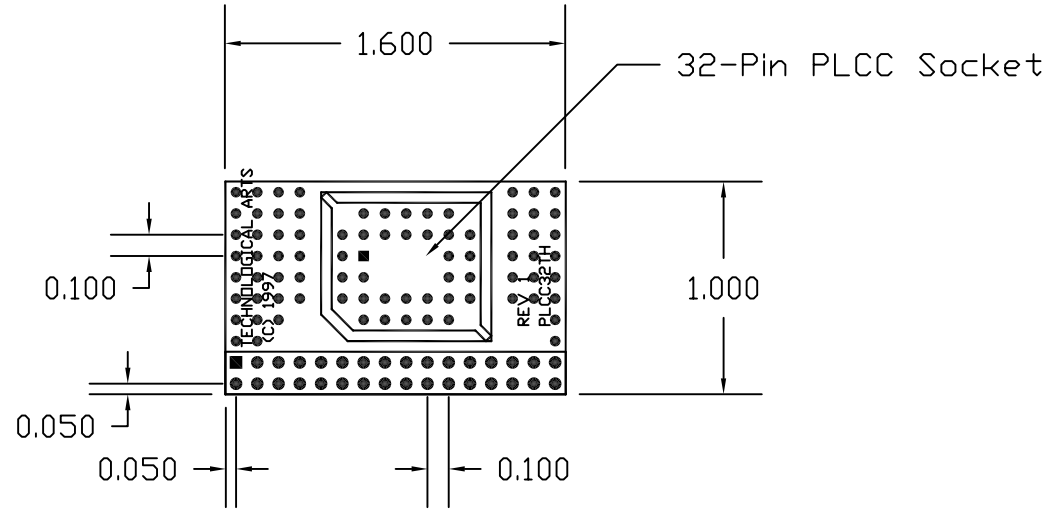

C

B

B

A

A

ALL MEASUREMENTS ARE IN INCHES
 NOT TO SCALE

TECHNOLOGICAL ARTS
 sales@technologicalarts.ca
 www.technologicalarts.com
 support@technologicalarts.ca

Title		
32-Pin PLCC Protoboard Mechanical		
Size	Document Number	Rev
A	FILE: PLCC32TH_Mech.dwg	0
Date:	Friday, August 06, 2004	Sheet 1 of 1
		2
		1