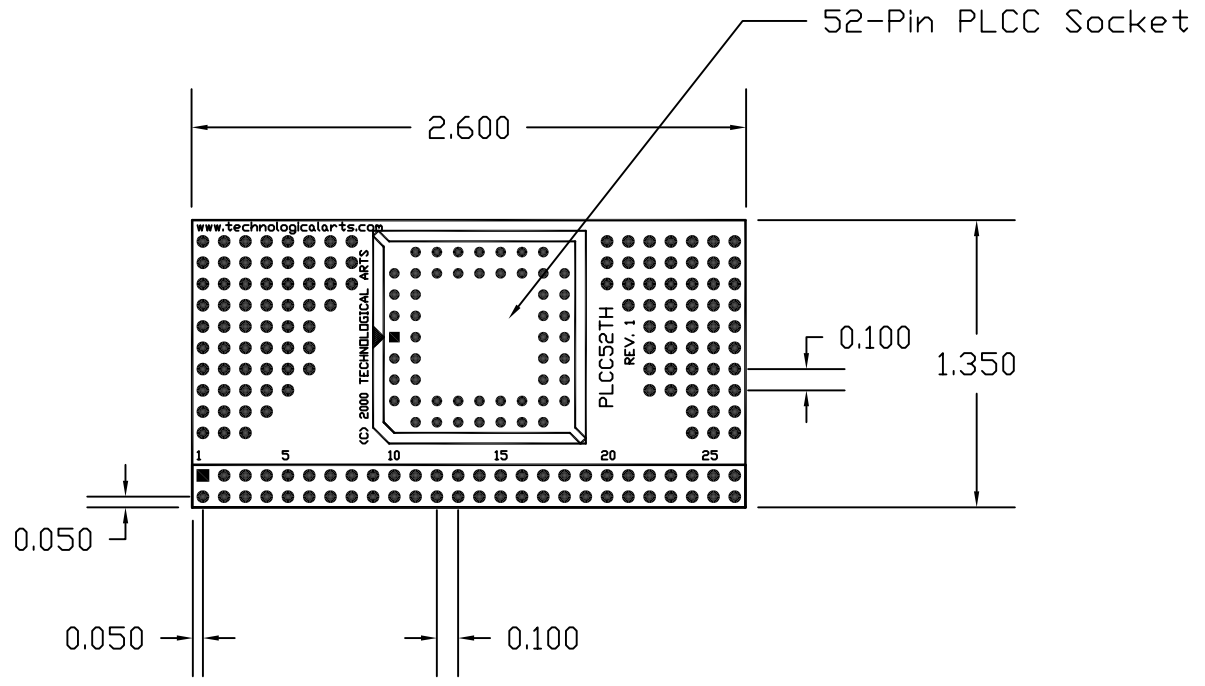

5

4

3

2

1

D

D

C

C

B

B

A

A

ALL MEASUREMENTS ARE IN INCHES  
 NOT TO SCALE

TECHNOLOGICAL ARTS  
 sales@technologicalarts.ca  
 www.technologicalarts.com  
 support@technologicalarts.ca

Title		
52-Pin PLCC Protoboard Mechanical		
Size	Document Number	Rev
A	FILE: PLCC52TH_Mech.dwg	0
Date:	Friday, August 06, 2004	Sheet 1 of 1